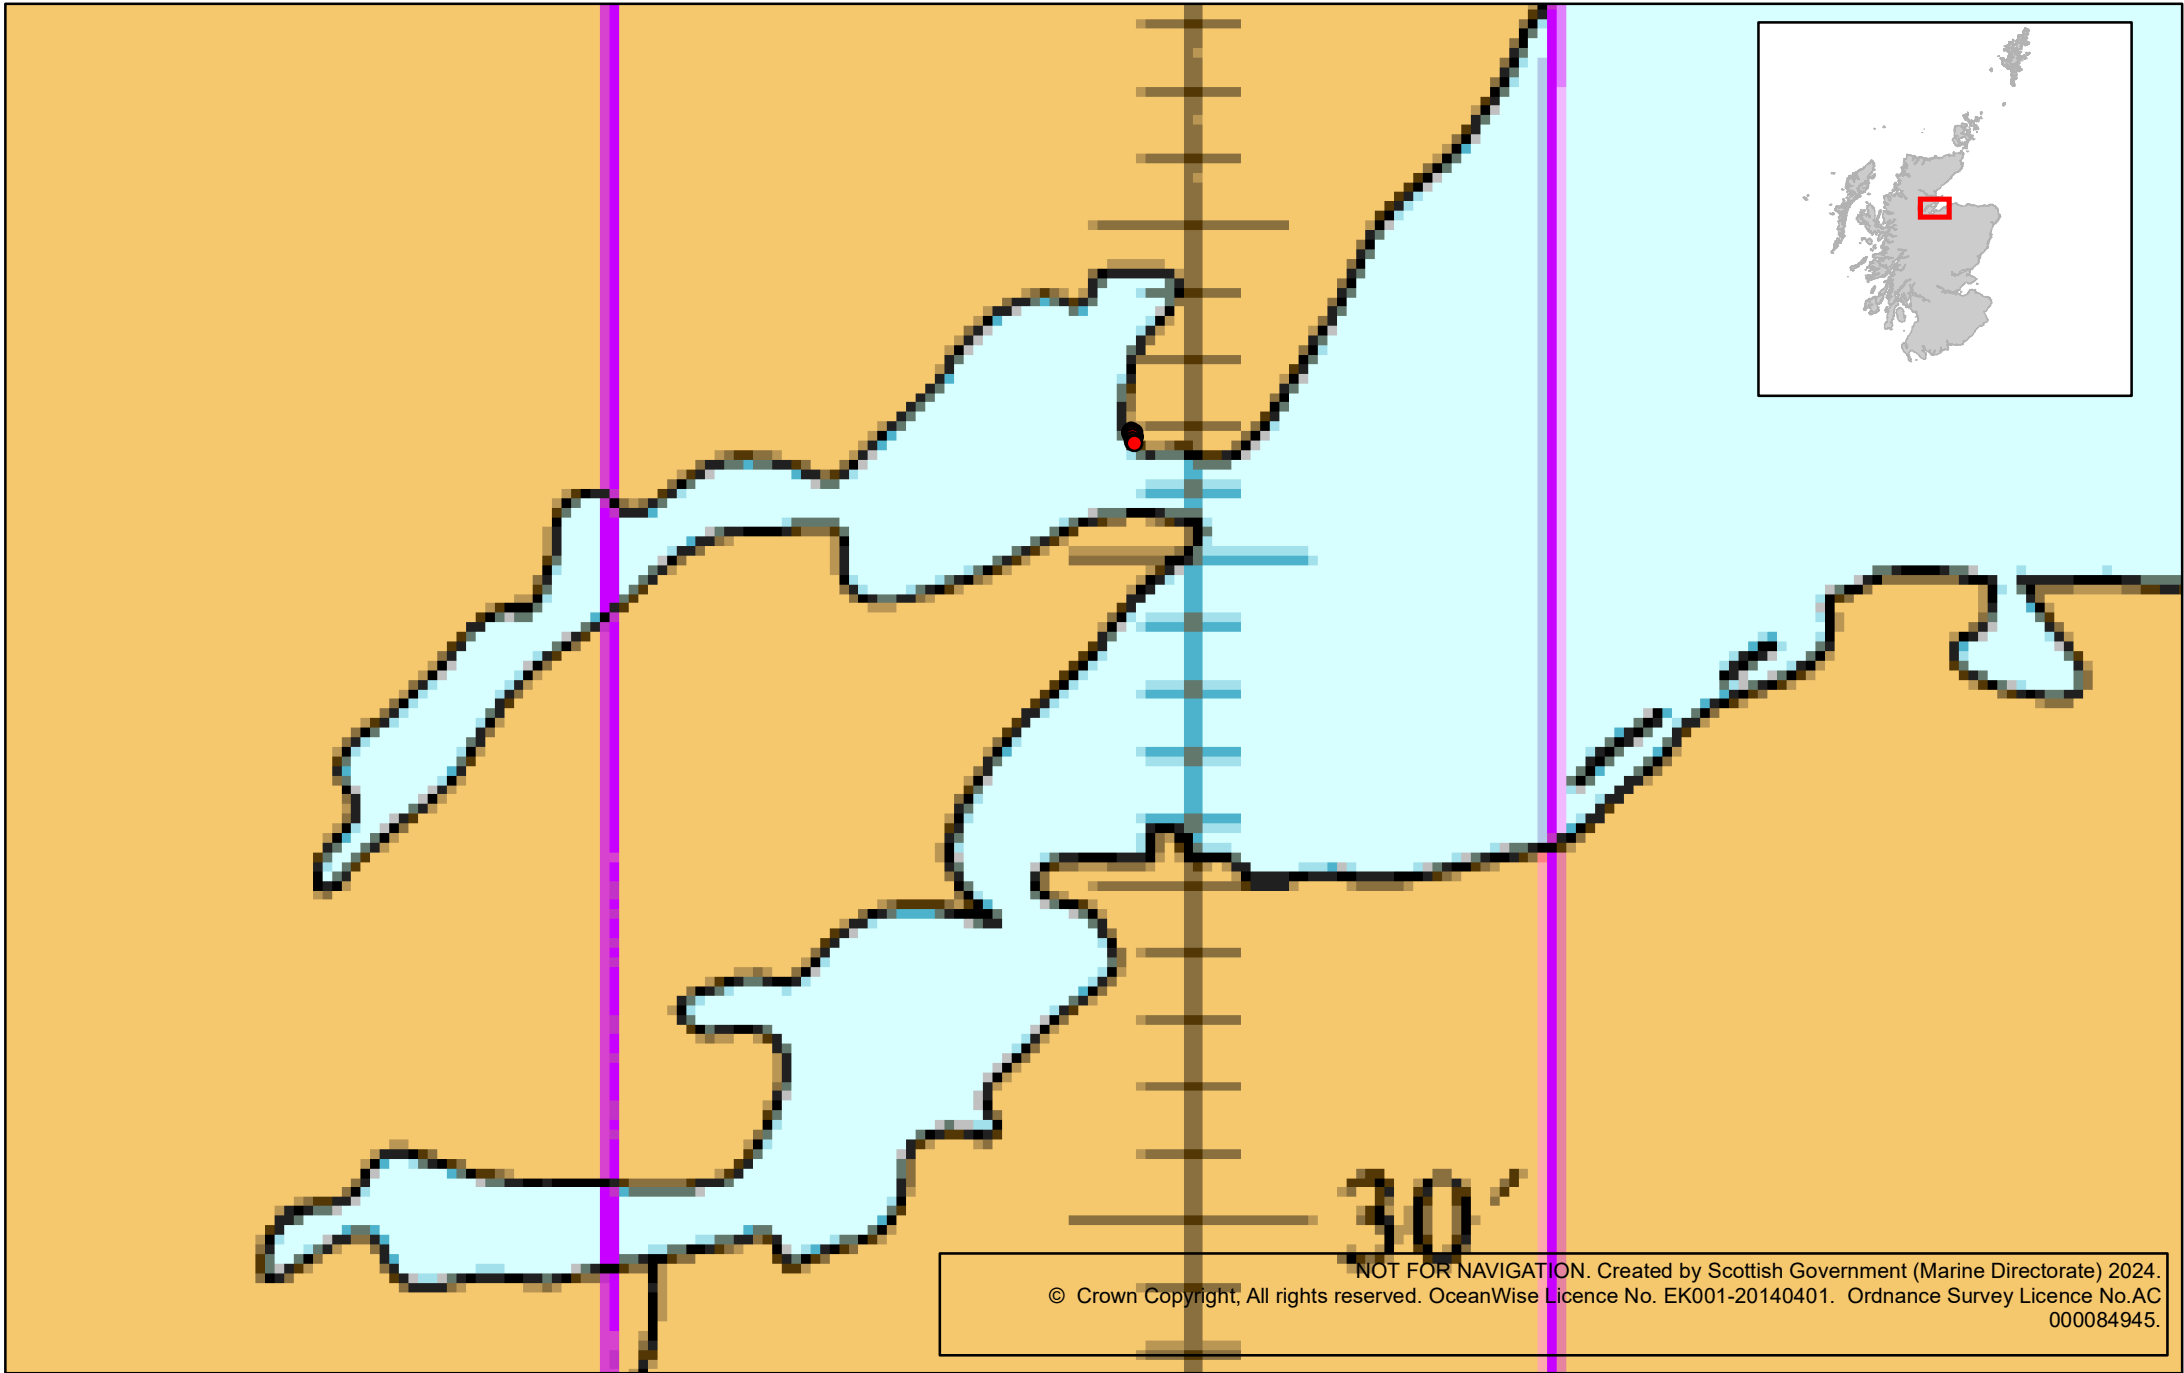

**Annex One to Marine Licence MS- 000108959**  
**Chart showing location of Licensed Activity**

NOT FOR NAVIGATION. Created by Scottish Government (Marine Directorate) 2024.  
© Crown Copyright, All rights reserved. OceanWise Licence No. EK001-20140401. Ordnance Survey Licence No.AC 000084945.